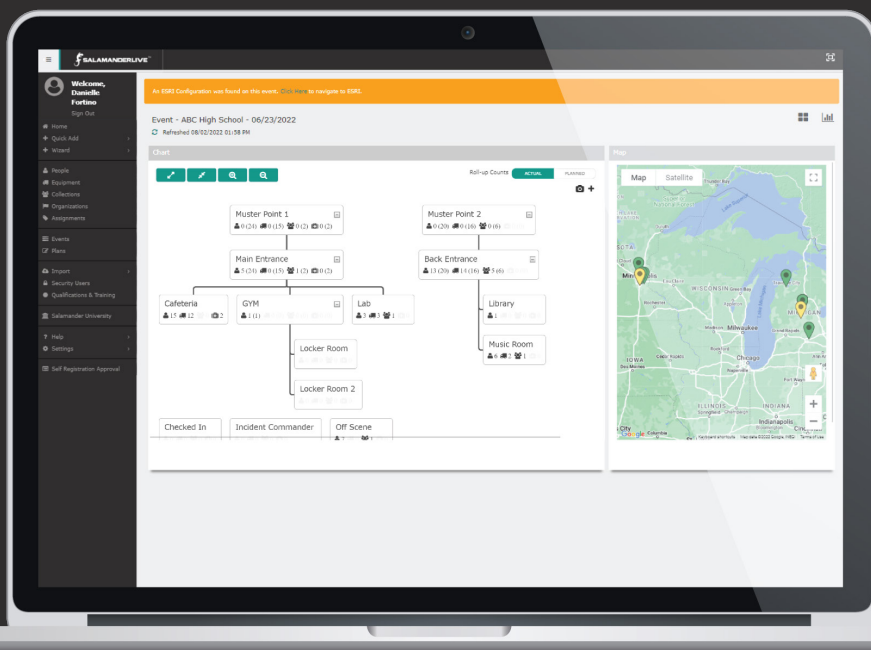

Salamander EVENTS PRO

Event Access From Anywhere

Managing events has never been easier. Take the next step in event management and INTELLIGENT ACCOUNTABILITY™ with Salamander's EVENTS PRO, which provides increased accessibility, situational awareness, and management functionality. Easily view assignments in an easy-to-read ICS chart format, send email communications, manage all resources, and more.

EVENTS PRO Benefits:

ROSTER

- Email personnel within the event
- Edit event logs of personnel

RESOURCE TIMER

- Quickly search personnel assignments
- Set timers for personnel to improve health and safety
- Know how long personnel have been assigned
- Export timer data into a .CSV report

CHART

- Manage assignments in an ICS Chart format
- View and manage all resources (people, equipment, collections)
- Set assignment locations
- Take a snapshot image of the Chart

GIS MAPPING

View location of assignments with EVENTS PRO in combination with plotting:

- Events
- All Resources checked into Assignments (with ESRI Integration)
- All TAG APP Users (with GIS enabled)
- All TRACK APP Users (with GIS enabled)

CONTACT SALAMANDER AT SALES@SALAMANDERLIVE.COM TODAY FOR A DEMO!