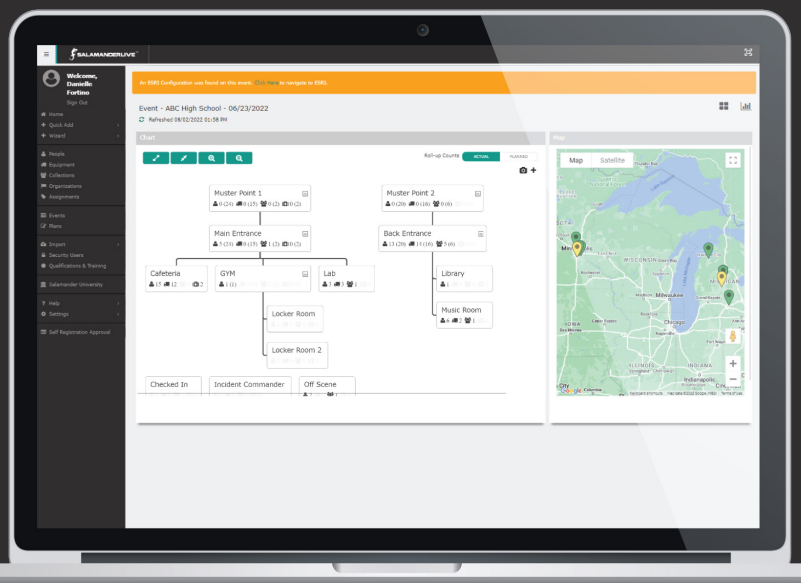

### RESOURCE TIMER

- Quickly search personnel assignments
- Set timers for personnel to improve health and safety
- Know how long personnel have been assigned
- Export timer data into a .CSV report

### CHART

- Manage assignments in an ICS Chart format
- View and manage all resources (people, equipment, collections)
- Set assignment locations
- Take a snapshot image of the Chart

### GIS MAPPING

View location of assignments with EVENTS PRO in combination with plotting:

- Events
- All TAG APP Users (with GIS enabled)
- All TRACK APP Users (with GIS enabled)
- All ASSETS with an integrated geolocator
- All Resources checked into Assignments (available with ESRI Integration)